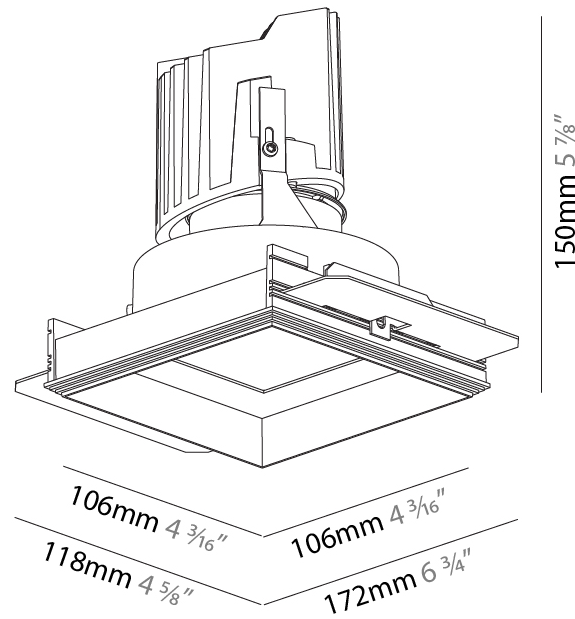

PHYSICAL

Shape: Square
Length (mm): 106
Length (in): 4 3/16
Width (mm): 106
Width (in): 4 3/16
Height (mm): 150
Height (in): 5 7/8
Ceiling Thickness (mm): 10 / 12.5 / 15 / 25
Ceiling Thickness (in): 3/8 or 1/2 or 9/16 or 1
Min. Recessing Depth (mm): 170
Min. Recessing Depth (in): 6 11/16
Light Distribution: Downlight
Weight (kg): 0.769
Weight (lbs): 1.69
Fixture Finish: SSR / BKV / CWI / CRY / HAB / LAG / UFT / ITA / RUA / RUR / MIC / FTG / MYG / TWT / LOD / PUS / FRO / FUP / KIA / POP / BLS / SPG / MEY / GOH / GUM / CHC / COM / ABZ / JAG / OBR / MOS / ROR
Fixture Material: Aluminum Die Cast
Cut-out Measurements: 120mm / 4 3/4" x 120mm / 4 3/4"
Upon Request: Unique Ceiling Thickness

ELECTRICAL

Lamp Type: LED (Zhaga Standard)
Input Wattage (W): 16.5
Total Output Wattage (W): 14.7
Dimming: Dali Dimming
Driver Included: No
Driver Location: Recessed Housing
Driver Type: Constant Current - 120Vac
Driver Class: Class 2
Housing: See Components
Input Voltage (V): 120
Constant Current (MA): 350

LED

Number of LEDs: 1
Max. Delivered Lumen (lm): 770
Nominal Lumen (lm): 1140
CRI: >90 CRI
Lamp Life (hrs): 50000
Upon Request: RGB-W Tunable White Special Color Temperature Special LED

OPTICAL

Reflector*: 20 / 40 / 60
Upon Request: Special Beam Angles

RATINGS AND CERTIFICATIONS

Certified By: Certified for North American Standards

IP rating: IP20
Zaneen Company Inc. © 2024, T 1800-388-3382, F 416-247-9319, www.zaneen.com